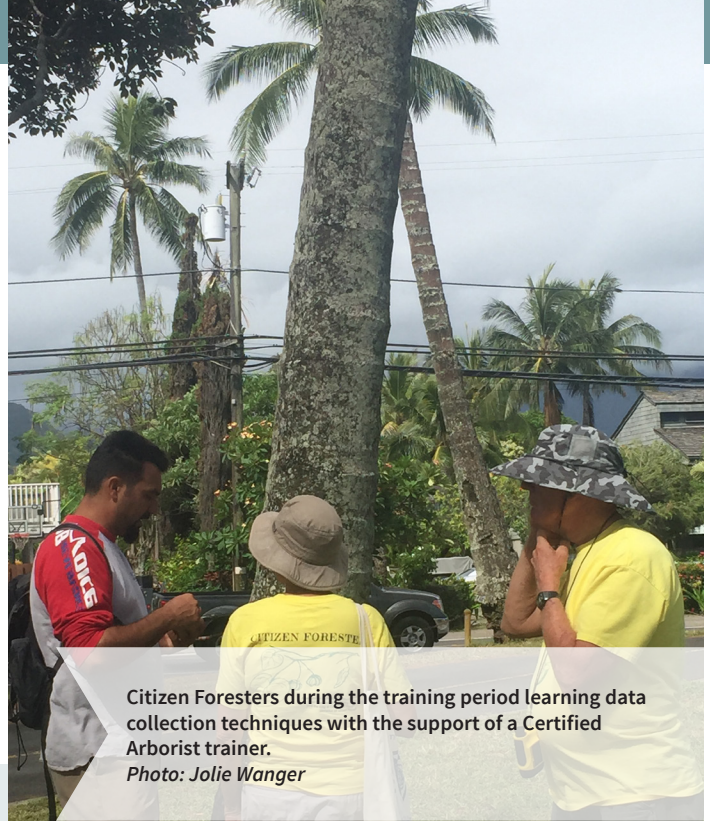

In response to Hawaii's U&CF Council and City Urban Forestry partners, the Kaulunani Urban and Community Forestry Program identified a unique opportunity to build partnerships and engage new constituencies through a Citizen Forester Tree Inventory project.

The Hawaii Division of Forestry and Wildlife partnered with the City Urban Forestry Department, two community nonprofits and the University of Hawaii in a targeted citizen science program. This program has allowed the City Urban Forestry Department to make strides towards completing an inventory of its tree resources, which has eluded them for decades.

At the same time, the partnerships which were developed have allowed multiple organizations to make progress towards winning the hearts and minds of residents who have not before seen the value of their street trees.

The Citizen Foresters serve as ambassadors in their community as they elevate the visibility of the value of urban trees. Citizen Foresters receive substantial training and continuing education, allowing the Hawaii Division of Forestry and Wildlife to extend its knowledge more broadly in the community.

This project has cut across boundaries, built bridges between the Kaulunani Urban and Community Forestry Program and the community, and opened a new path for urban forestry in Hawaii.

Citizen Foresters during the training period learning data collection techniques with the support of a Certified Arborist trainer.
Photo: Jolie Wanger

Overall, a community science program like the Citizen Forester Tree Inventory project has value well beyond the data being collected in the new partnerships formed and the day-to-day outreach to neighbors and businesses who may otherwise not be exposed to information about forestry programs.

FOR MORE INFORMATION

Hawaii Department of Land and Natural Resources
Division of Forestry and Wildlife
Kaulunani Urban and Community Forestry Program
<http://dlnr.hawaii.gov/forestry/lap/kaulunani/>